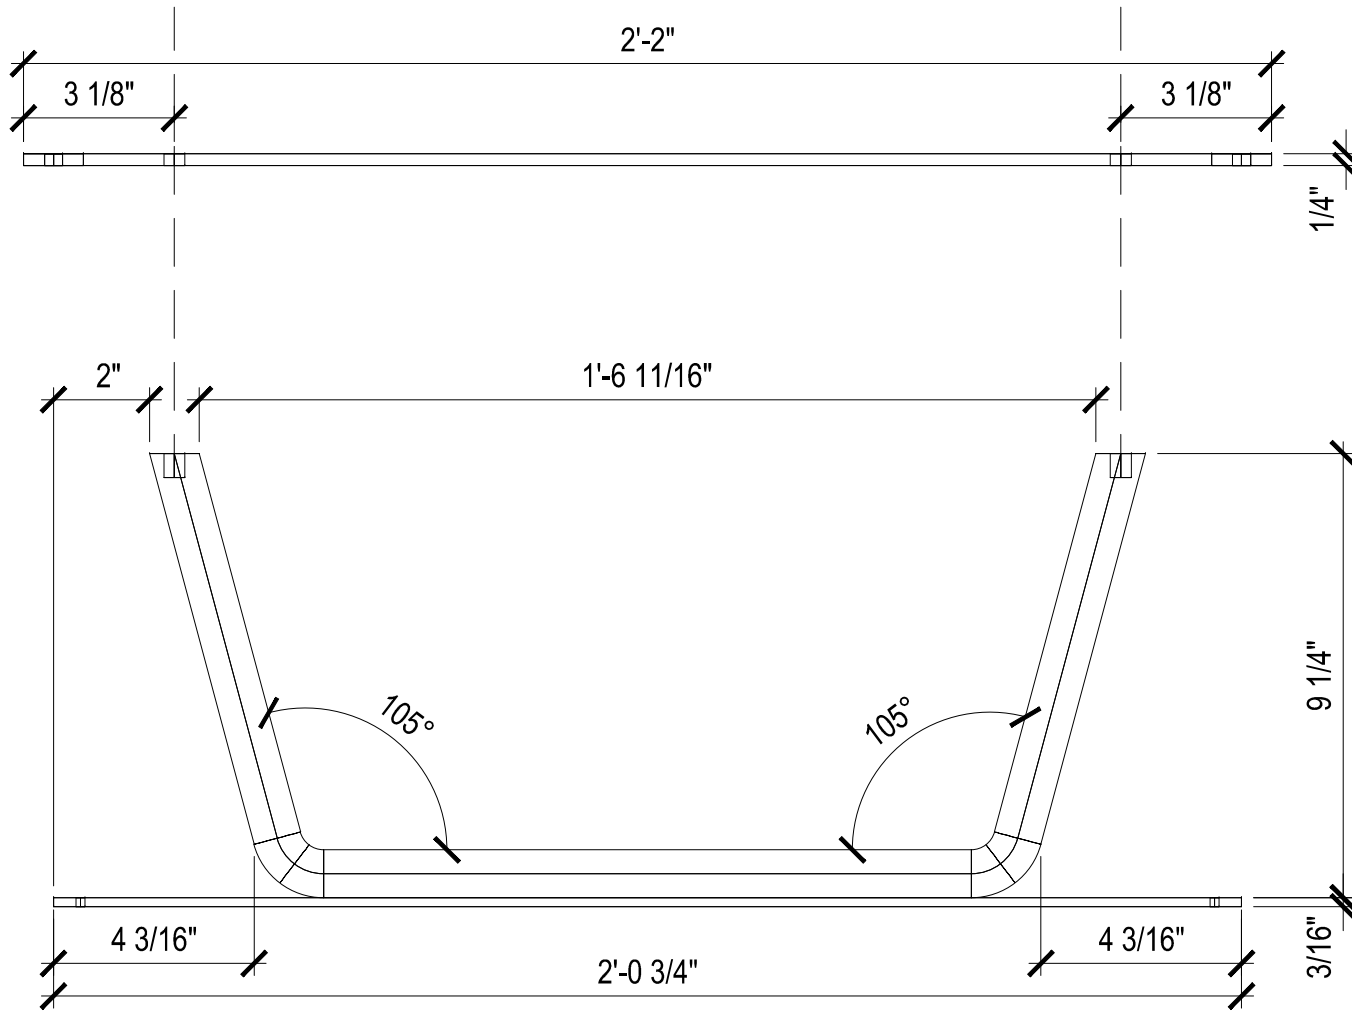

PROJECT NAME:
LIGHT BAR BRACKET

SCALE:
NA

DRAWN BY:
4DIYERS

DRAWING NAME:
3D REALISTIC

DATE:
06/11/2017

DRAWING NUMBER:
01

PROJECT NAME: LIGHT BAR BRACKET	SCALE: 3" = 1'-0"	DRAWN BY: 4DIYERS
DRAWING NAME: TOP VIEW	DATE: 06/11/2017	DRAWING NUMBER: 02

PROJECT NAME: LIGHT BAR BRACKET	SCALE: 3" = 1'-0"	DRAWN BY: 4DIYERS
DRAWING NAME: SIDE VIEWS	DATE: 06/11/2017	DRAWING NUMBER: 03

PROJECT NAME: LIGHT BAR BRACKET	SCALE: 3" = 1'-0"	DRAWN BY: 4DIYERS
DRAWING NAME: LGT BR FRM FRONT & REAR	DATE: 06/11/2017	DRAWING NUMBER: 04