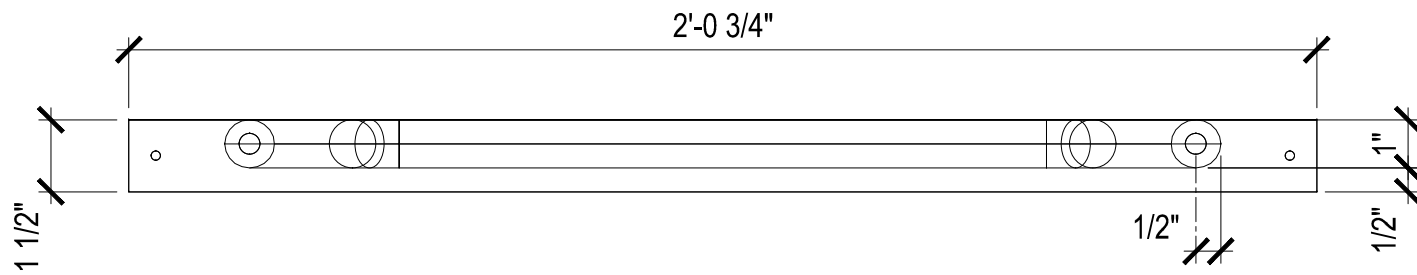

PROJECT NAME:
LIGHT BAR BRACKET

SCALE:
NA

DRAWN BY:
4DIYERS

DRAWING NAME:
3D REALISTIC

DATE:
06/11/2017

DRAWING NUMBER:
01

PROJECT NAME: LIGHT BAR BRACKET	SCALE: 3" = 1'-0"	DRAWN BY: 4DIYERS
DRAWING NAME: TOP VIEW	DATE: 06/11/2017	DRAWING NUMBER: 02

PROJECT NAME: LIGHT BAR BRACKET	SCALE: 3" = 1'-0"	DRAWN BY: 4DIYERS
DRAWING NAME: SIDE VIEWS	DATE: 06/11/2017	DRAWING NUMBER: 03

PROJECT NAME: LIGHT BAR BRACKET	SCALE: 3" = 1'-0"	DRAWN BY: 4DIYERS
DRAWING NAME: LGT BR FRM FRONT & REAR	DATE: 06/11/2017	DRAWING NUMBER: 04