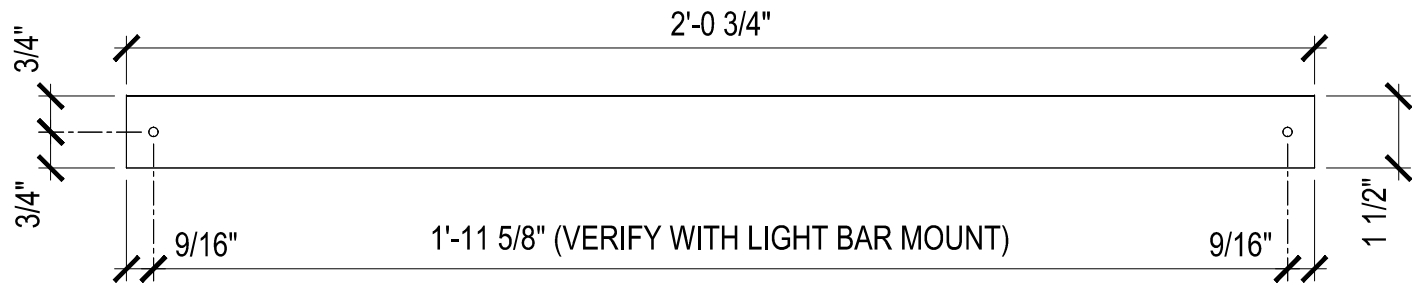

PROJECT NAME:
LIGHT BAR BRACKET

SCALE:
NA

DRAWN BY:
4DIYERS

DRAWING NAME:
3D REALISTIC

DATE:
06/11/2017

DRAWING NUMBER:
01

PROJECT NAME: LIGHT BAR BRACKET	SCALE: 3" = 1'-0"	DRAWN BY: 4DIYERS
DRAWING NAME: TOP VIEW	DATE: 06/11/2017	DRAWING NUMBER: 02

PROJECT NAME: LIGHT BAR BRACKET	SCALE: 3" = 1'-0"	DRAWN BY: 4DIYERS
DRAWING NAME: SIDE VIEWS	DATE: 06/11/2017	DRAWING NUMBER: 03

PROJECT NAME: LIGHT BAR BRACKET	SCALE: 3" = 1'-0"	DRAWN BY: 4DIYERS
DRAWING NAME: LGT BR FRM FRONT & REAR	DATE: 06/11/2017	DRAWING NUMBER: 04