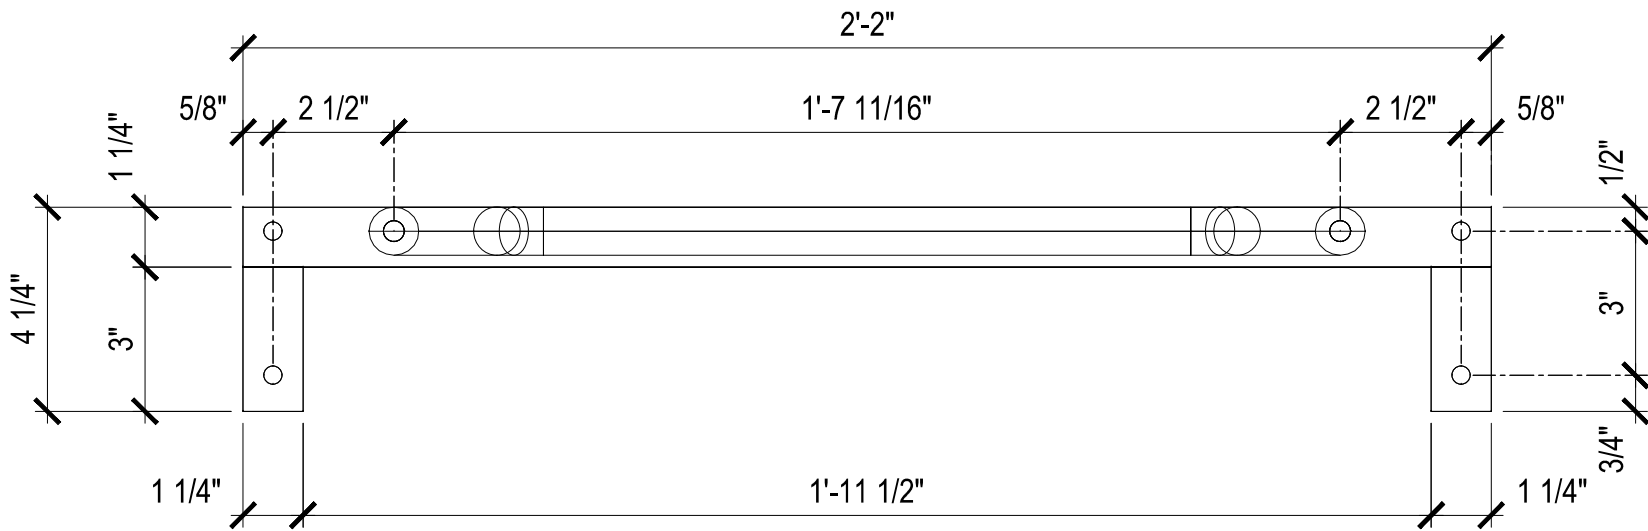

PROJECT NAME:
LIGHT BAR BRACKET

SCALE:
NA

DRAWN BY:
4DIYERS

DRAWING NAME:
3D REALISTIC

DATE:
06/11/2017

DRAWING NUMBER:
01

PROJECT NAME: LIGHT BAR BRACKET	SCALE: 3" = 1'-0"	DRAWN BY: 4DIYERS
DRAWING NAME: TOP VIEW	DATE: 06/11/2017	DRAWING NUMBER: 02

PROJECT NAME: LIGHT BAR BRACKET	SCALE: 3" = 1'-0"	DRAWN BY: 4DIYERS
DRAWING NAME: SIDE VIEWS	DATE: 06/11/2017	DRAWING NUMBER: 03

PROJECT NAME: LIGHT BAR BRACKET	SCALE: 3" = 1'-0"	DRAWN BY: 4DIYERS
DRAWING NAME: LGT BR FRM FRONT & REAR	DATE: 06/11/2017	DRAWING NUMBER: 04