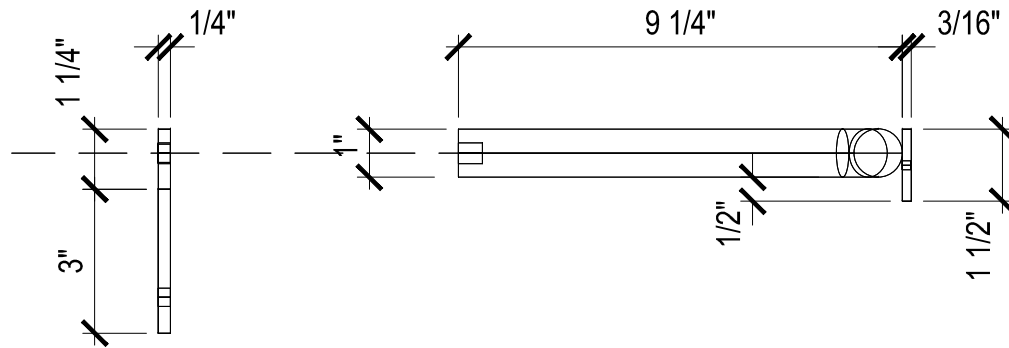

PROJECT NAME:
LIGHT BAR BRACKET

SCALE:
NA

DRAWN BY:
4DIYERS

DRAWING NAME:
3D REALISTIC

DATE:
06/11/2017

DRAWING NUMBER:
01

PROJECT NAME: LIGHT BAR BRACKET	SCALE: 3" = 1'-0"	DRAWN BY: 4DIYERS
DRAWING NAME: TOP VIEW	DATE: 06/11/2017	DRAWING NUMBER: 02

PROJECT NAME: LIGHT BAR BRACKET	SCALE: 3" = 1'-0"	DRAWN BY: 4DIYERS
DRAWING NAME: SIDE VIEWS	DATE: 06/11/2017	DRAWING NUMBER: 03

PROJECT NAME: LIGHT BAR BRACKET	SCALE: 3" = 1'-0"	DRAWN BY: 4DIYERS
DRAWING NAME: LGT BR FRM FRONT & REAR	DATE: 06/11/2017	DRAWING NUMBER: 04